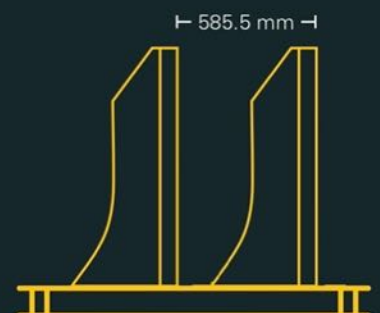

METIS

K-4 SURFACE MOUNT
ELECTRIC BOLLARDS

EL-GO TEAM
SECURITY SYSTEMS

METIS

K-4 Surface mount bollards

METIS is an innovative all-electric bollards system.

High security sliding bollards designed to meet the highest security standards of the IWA-14 Test (K4)

TECHNICAL DETAILS

PRODUCT	BLG-METIS
Height above road (H)	1010 mm / 39.76"
Base height	114 mm / 4.48"
Regular Operation speed	5 sec
Protection level	IWA-14 V/7200[N2A]/48/90:0.0 (K4 equivalent)
IP rate	IP-54
Operation temp	-20+60 °C / -4+140 F Heating unit is optional
Options	LED lights, IR safety eyes.
Actuator	Electric 3 phase motor with chain drive system
Limit switch	Inductive Open/Close limit switches.
Power	1,1 Kw three phase motor, Power supply Suits customer requirements.
Duty cycle	100% 240 cycles per hour.
MCBF	1,500,000 cycles