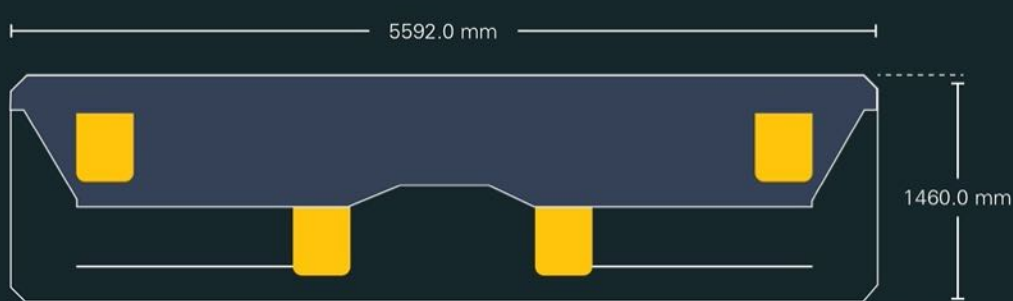

METIS

K-4 SURFACE MOUNT
ELECTRIC BOLLARDS

EL-GO TEAM
SECURITY SYSTEMS

METIS

K-4 Surface mount bollards

METIS is an innovative all-electric bollards system.

High security sliding bollards designed to meet the highest security standards of the IWA-14 Test (K4)

The METIS has a unique all-electric drive unit, with simple and reliable chain drive system.

Mounts on any concrete pad that is thicker than 200 mm using common anchor bolts.

With its unique look and technology, the METIS provides a highly advanced and reliable product in the perimeter security area.

TECHNICAL DETAILS

PRODUCT	BLG-METIS
Height above road (H)	1010 mm / 39.76"
Base height	114 mm / 4.48"
Regular Operation speed	5 sec
Protection level	IWA-14 V/7200[N2A]/48/90:0.0 (K4 equivalent)
IP rate	IP-54
Operation temp	-20+60 °C / -4+140 F Heating unit is optional
Options	LED lights, IR safety eyes.
Actuator	Electric 3 phase motor with chain drive system
Limit switch	Inductive Open/Close limit switches.
Power	1,1 Kw three phase motor, Power supply Suits customer requirements.
Duty cycle	100% 240 cycles per hour.
MCBF	1,500,000 cycles